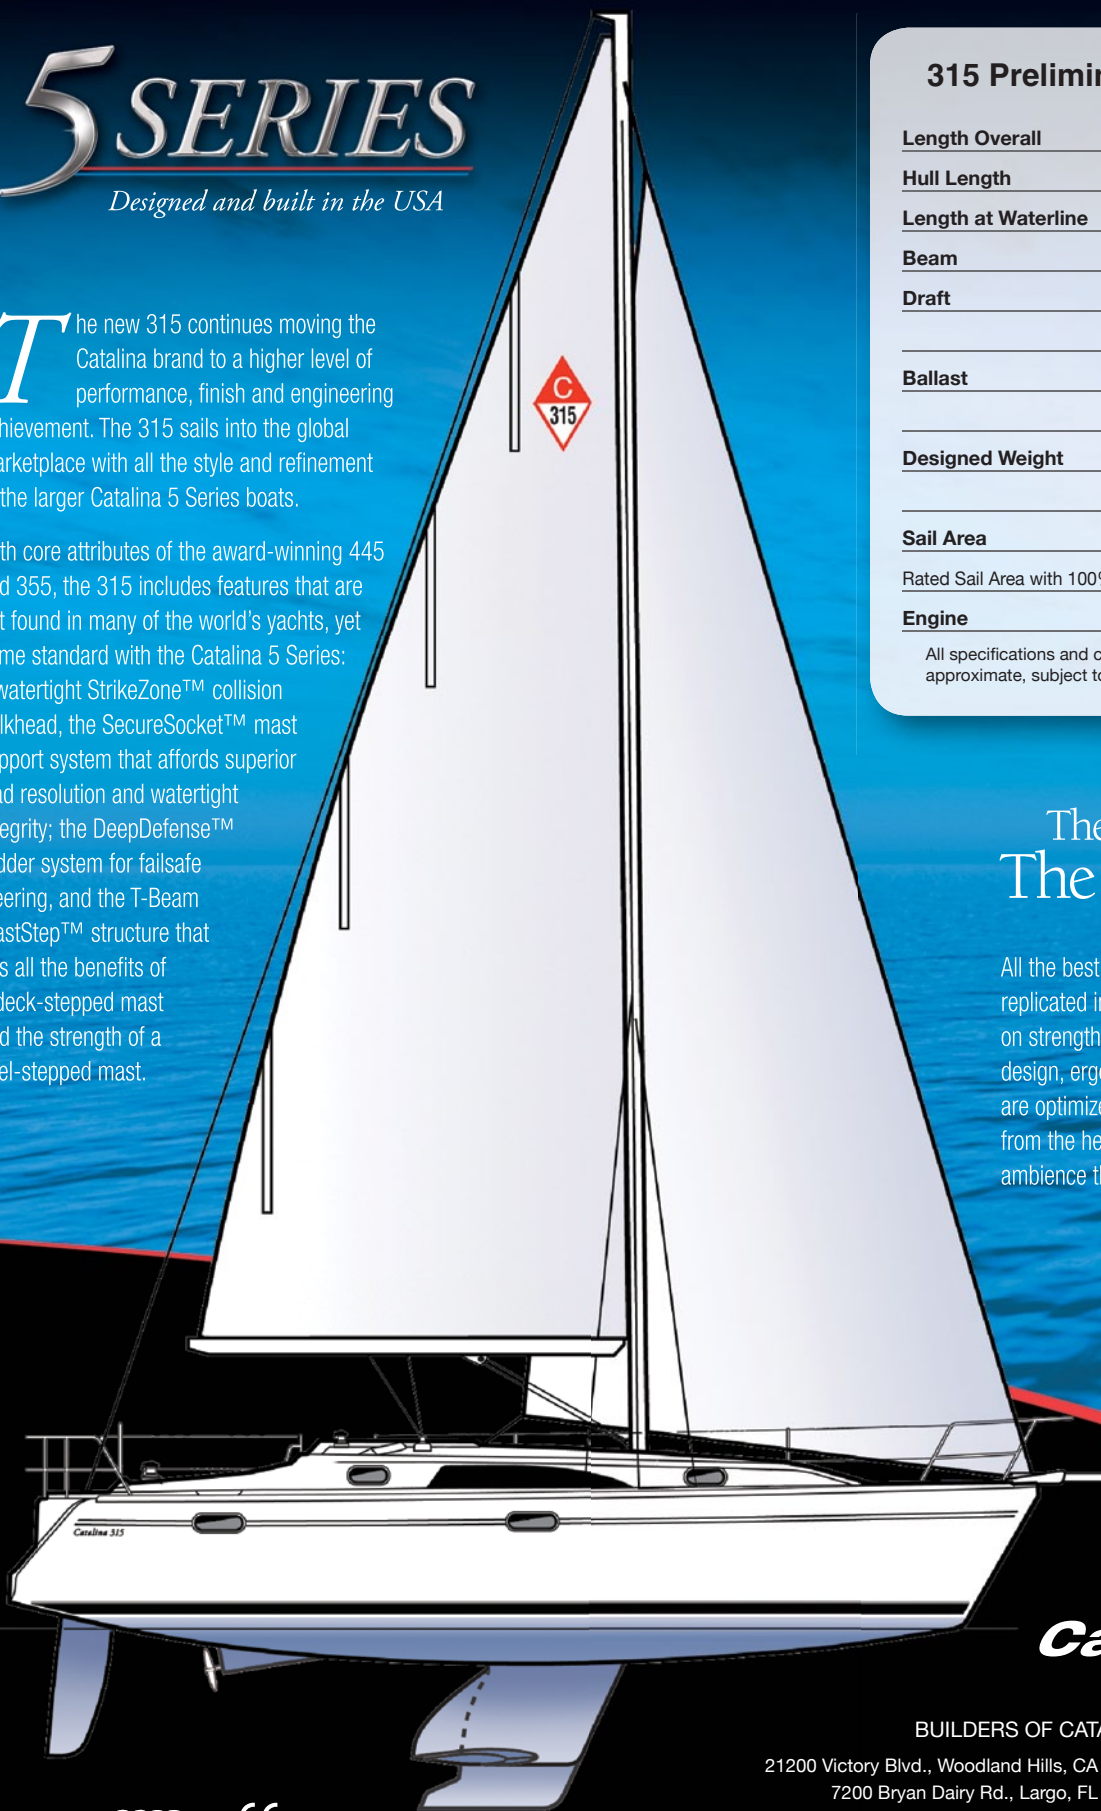

Newest in the Catalina 5 Series

The Catalina 315

5 SERIES

Designed and built in the USA

The new 315 continues moving the Catalina brand to a higher level of performance, finish and engineering achievement. The 315 sails into the global marketplace with all the style and refinement of the larger Catalina 5 Series boats.

With core attributes of the award-winning 445 and 355, the 315 includes features that are not found in many of the world's yachts, yet come standard with the Catalina 5 Series: a watertight StrikeZone™ collision bulkhead, the SecureSocket™ mast support system that affords superior load resolution and watertight integrity; the DeepDefense™ rudder system for failsafe steering, and the T-Beam MastStep™ structure that has all the benefits of a deck-stepped mast and the strength of a keel-stepped mast.

315 Preliminary Specifications

Length Overall	9.49 m	31' 11"
Hull Length	9.45 m	31' 0"
Length at Waterline	8.08 m	26' 6"
Beam	3.35 m	11' 7"
Draft	Fin Keel	1.91 m 6' 3"
	Wing Keel	1.32 m 4' 4"
Ballast	Fin Keel	1,814 kg 4,000 lbs.
	Wing Keel	1,996 kg 4,400 lbs.
Designed Weight	Fin Keel	4,627 kg 10,200 lbs.
	Wing Keel	4,808 kg 10,600 lbs.
Sail Area		
Rated Sail Area with 100% Foretriangle	47.00 m ²	506 sq. ft.
Engine	3 Cylinder Diesel	21 HP

All specifications and capacities are preliminary and approximate, subject to change without notice.

The Closer You Look The Better It Gets!

All the best elements of the 5 Series Catalinas are replicated in the 315. You'll find a bold emphasis on strength, lead keels, sleek low profile cabin design, ergonomically correct cockpits that are optimized for efficiency, with great visibility from the helm. Plus, all the classic warmth and ambience that only a teak interior creates.